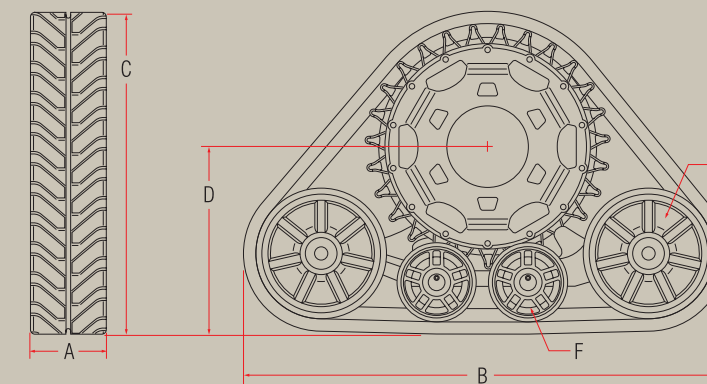

## PROTECTION FOR GROWING PLANTS

The S-TECH 7016 raises the self-propelled sprayer's ground clearance by 6 in (152 mm) compared to tires. As a result, you can drive about with confidence without damaging valuable plants. When it comes to corn crops, this is a major improvement that offers you a larger window of opportunity.

## EASY AND PRECISE HANDLING

The narrow 16 in (406 mm) tracks on the S-TECH 7016 make operating the self-propelled sprayer easy and precise.

## TECHNICAL SPECIFICATIONS

A	16 in (406 mm)
B	103.9 in (2,939 mm)
C	69.5 in (1,765 mm)
D	40.5 in (1,029 mm)
E	28 in (711 mm)
F	17 in (432 mm)

Total ground area per kit of 2 tracks: 2,261 in<sup>2</sup> (1.46 m<sup>2</sup>)  
 Total ground area per kit of 4 tracks: 4,522 in<sup>2</sup> (2.92 m<sup>2</sup>)