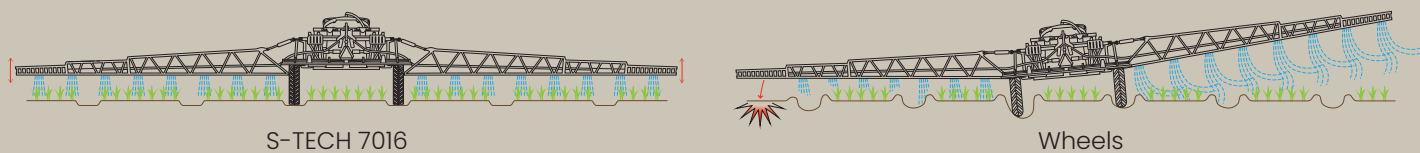

The tight spraying window means every day counts. Despite windy weather or accumulating rainfall causing soil conditions to worsen, you'll enjoy greater freedom to work when using a track system. The S-TECH 7016 lets you get your work done even if perfect conditions just won't materialize.

## ALWAYS HAVE ACCESS TO YOUR FIELDS

The S-TECH 7016 boasts a contact surface of 1,136 in<sup>2</sup> (0.73 m<sup>2</sup>) per axle. With the improved traction and flotation, you'll have access to your fields even when soil is soft and soggy.

## SPRAYING WORK IS MAXIMIZED

Using a track system significantly increases spraying boom stability. As a result, it can be lowered closer to the plants for improved spray coverage. This translates into less drift, which in turn means considerably reduced chemical losses during spraying.

## PROTECTION FOR GROWING PLANTS

The S-TECH 7016 raises the self-propelled sprayer's ground clearance by 6 in (152 mm) compared to tires. As a result, you can drive about with confidence without damaging valuable plants. When it comes to corn crops, this is a major improvement that offers you a larger window of opportunity.